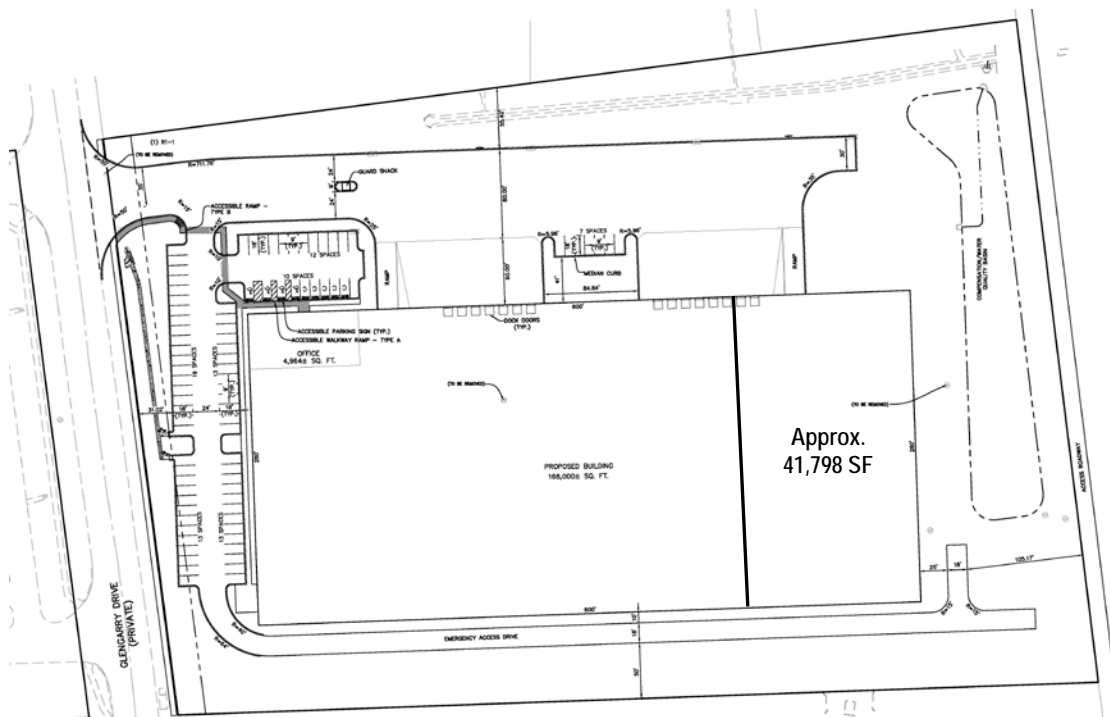

AirTech Business Park

National Turnpike at I-265 in Louisville, Kentucky

AVAILABLE

1001 Glengarry Drive

Property Overview

- Up to 41,798 SF
- EZ-1
- Airport Submarket
- January 2020 Rack Date

THE SCHROERING COMPANY

AERIAL & SITE PLAN

AirTech Business Park

National Turnpike at I-265 in Louisville, Kentucky

AERIAL