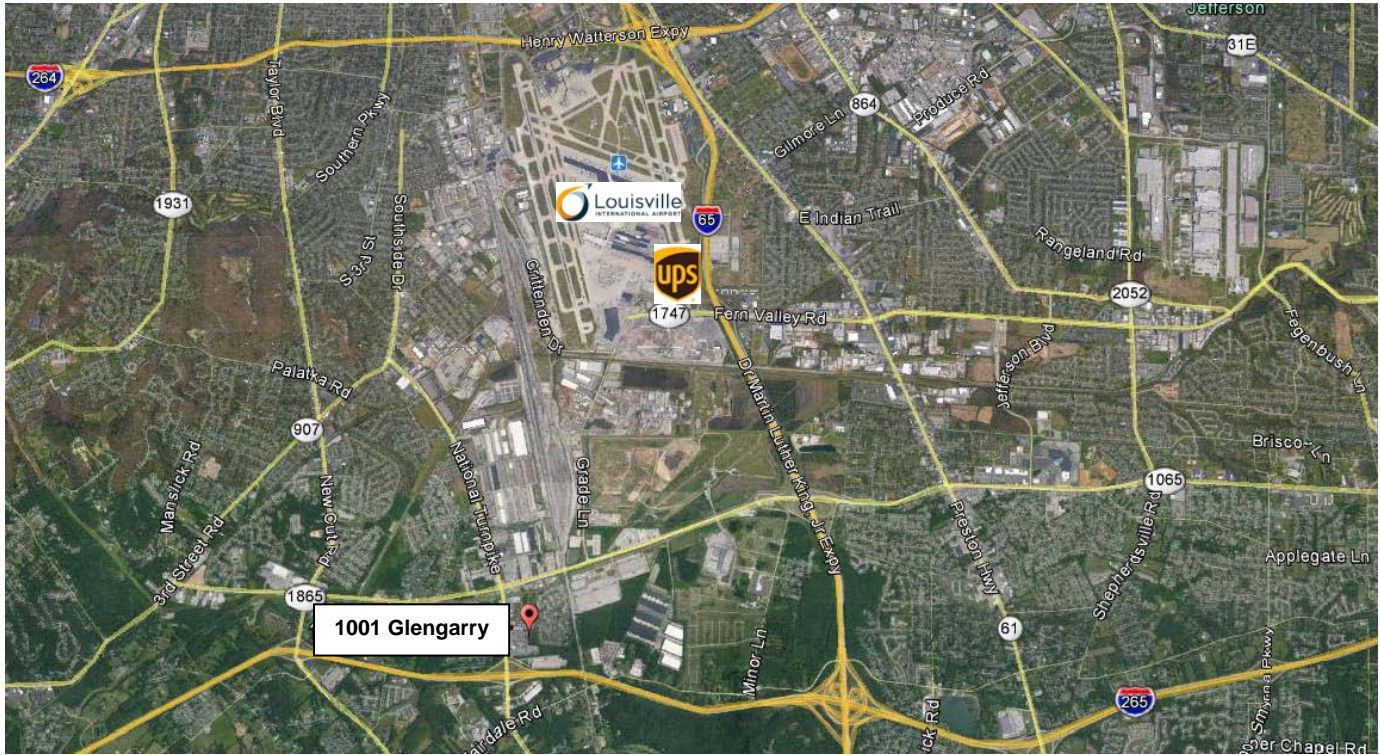

AirTech Business Park

National Turnpike at I-265 in Louisville, Kentucky

AVAILABLE

1001 Glengarry Drive

Property Overview

- Up to 41,798 SF
- EZ-1
- Airport Submarket
- January 2020 Rack Date

THE SCHROERING COMPANY

Michael Schroering, SIOR, CCIM
13405 Eastpoint Centre Drive, Suite 125
Louisville, KY 40223
(502) 253-4000 / (502) 639-8224 (Cell)
michael@schroering.com
www.schroering.com

AirTech Business Park

National Turnpike at I-265 in Louisville, Kentucky

AERIAL & SITE PLAN

AirTech Business Park

National Turnpike at I-265 in Louisville, Kentucky

AERIAL